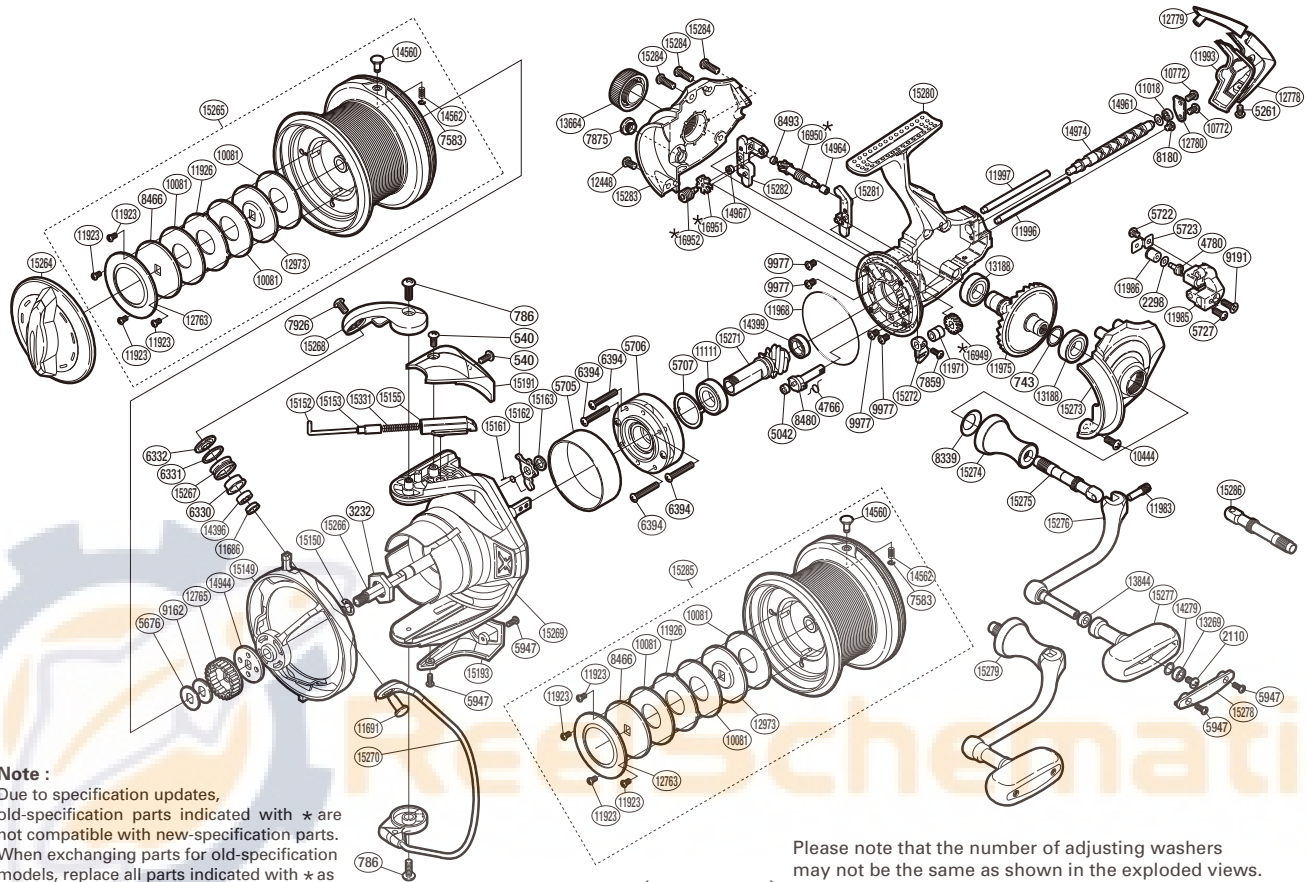

# SHIMANO

AERO TECHNIUM SA-RB

AR TECH-10000XSC

**Note :**

Due to specification updates, old-specification parts indicated with \* are not compatible with new-specification parts. When exchanging parts for old-specification models, replace all parts indicated with \* as a complete set.